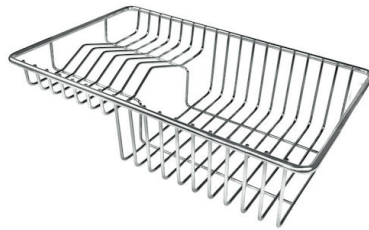

Double mixer hole The large tap counter is already fitted with a series of 2 tap holes. In the second hole it is possible to install the remote control of the automatic drain or, alternatively, a practical soap dispenser.

Small radius Bowls with squared shapes with a modern design and an increased capacity, for a minimal aesthetics connected with an extreme practicity.

Lavello serie Master cod. 1252/05*

EQUIPMENT

Automatic waste fitting - PM

8407 113

OPTIONAL ACCESSORIES

Glass chopping board
8631 300

HDPE Chopping board
8657 001

HPDE Twin chopping board
8644 101

Stainless steel basket
8611 000

Stainless steel plate rack
8100 303
* only in combination with the accessory
8644 101

White bowl
8153 100

**Graters kit with ring-holder and
food collection tray**
8159 101
* only in combination with the accessory
8644 101

Stainless steel perforated tray
8151 000
* only in combination with the accessory
8644 101