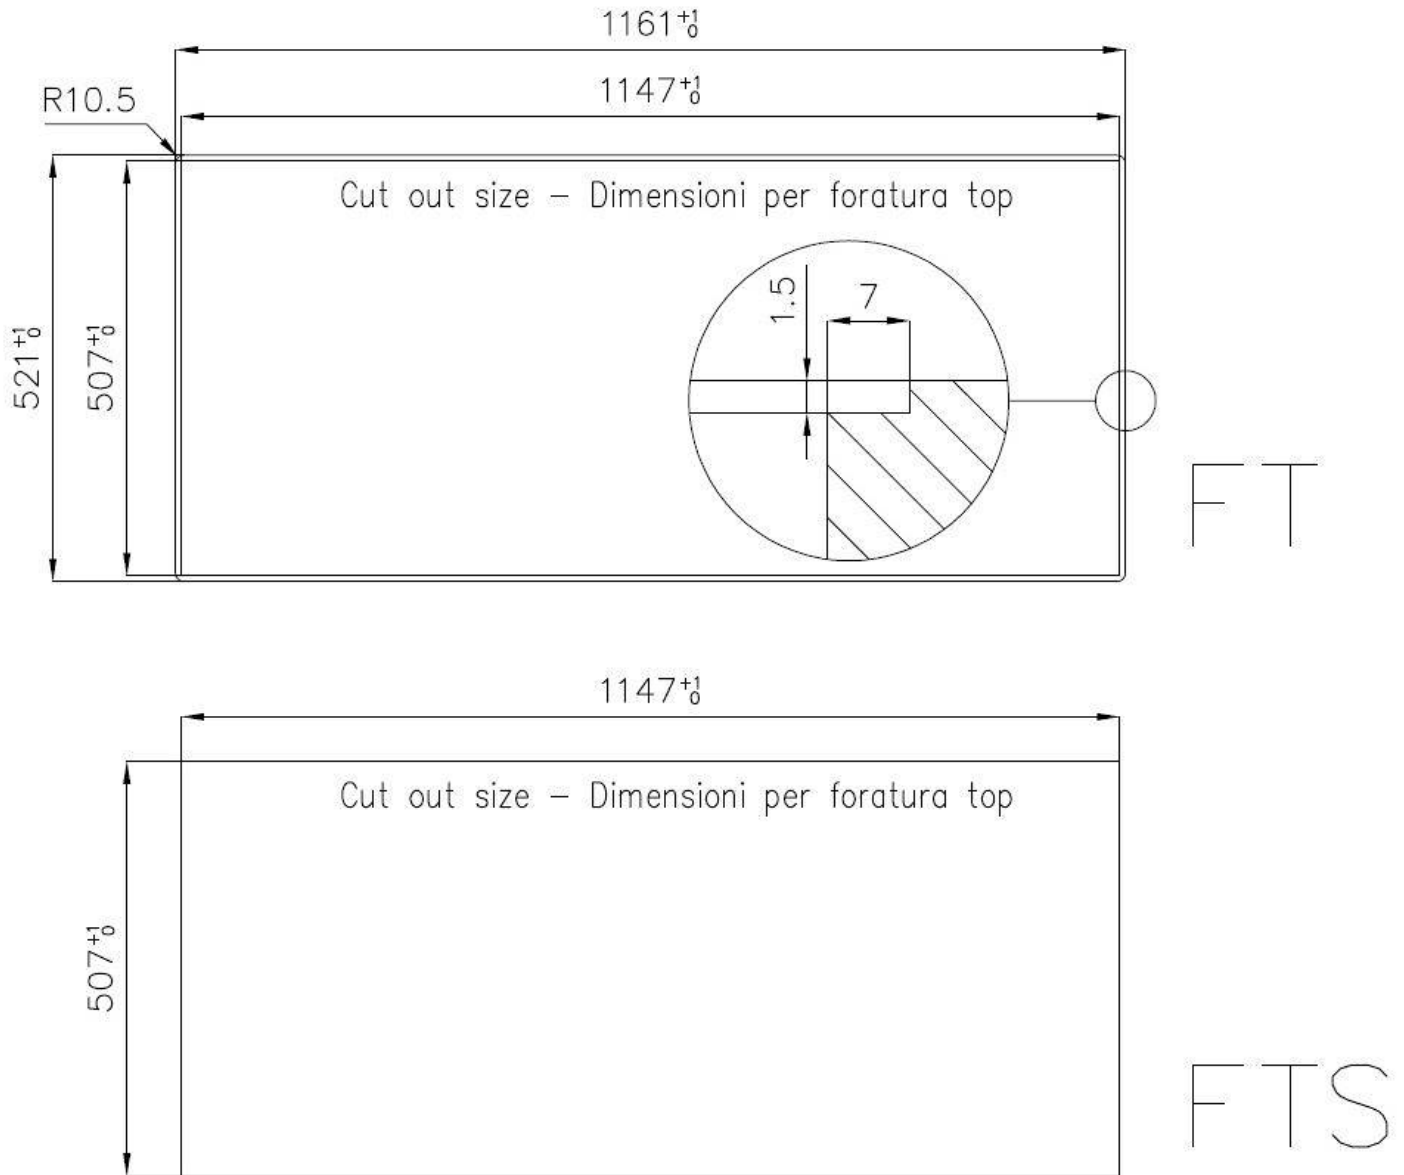

Lavello serie Master cod. 1252/05*